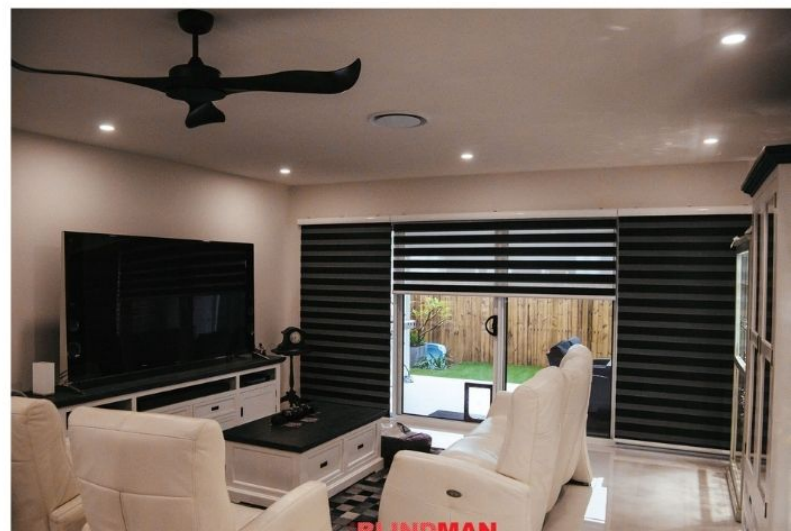

DUAL SHADE BLINDS

- Contemporary blind combining a double layer of opaque and translucent striped fabric allowing control of light and privacy
- Available in a large range of beautiful colours and textures
- Fabric is rolled up with a childsafe chain control
- Blind fabric rolls up into a cassette system