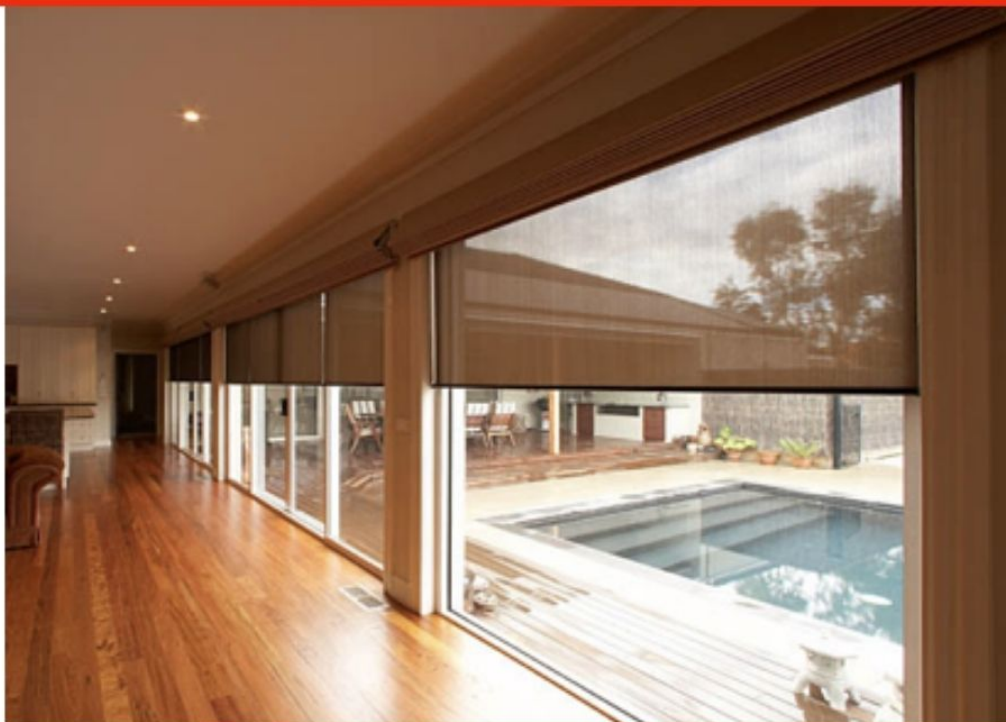

DOUBLE ROLLER BLINDS

Modern combination of sheer and blackout blinds give option of privacy both day and night while allowing diffused light and views during the day

High UV protection and insulation

Numerous combinations of sunscreen, light filtering and blackout fabrics available

SUNSCREEN ROLLER BLINDS

- Sunscreen blinds allow light control without losing views
- Unique weave of the fabric allows for daytime privacy
- If nighttime privacy is required, they can be combined with a blackout blind
- Provide protection from heat and glare