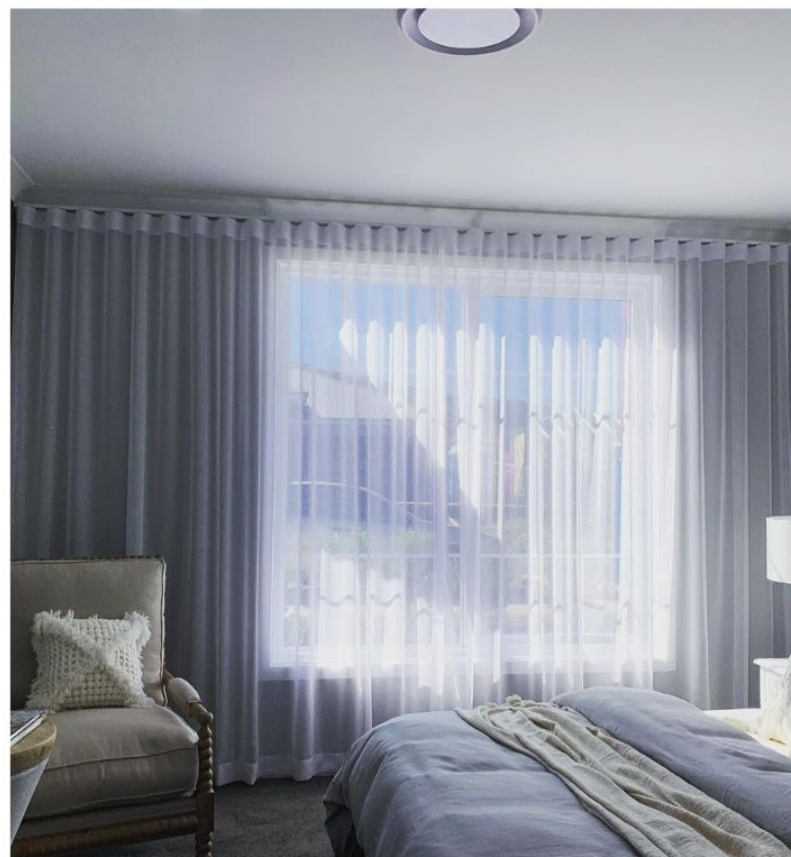

PANEL GLIDE BLINDS

- Modern furnishing option for sliding doors and large glassed areas
- Available in many beautiful blockout, sheer or light filtering fabrics
- Wide panels slide across overlapping each other when blind is open
- Panels are mounted on a slim multi-channel track and slide across using a wand

VERTICAL BLINDS

- Allow complete control of light and privacy by turning the blades of fabric
- Economical window covering for windows and doors
- Available in many blackout, textured or designer patterned fabrics
- Option of chainless or chained bottom weights

VERI SHADES

- A stylish window furnishing which combines the elegant, soft look of curtains with the practical function of a vertical blind
- Constructed from beautiful individual fabric panels with alternating sheer and opaque folds
- Have the look of a sheer but provides for privacy and light blocking when closed
- Available in many colours and patterns

CURTAINS

- Soft and elegant window furnishing which brings classic sophistication and warmth to a room
- Beautiful range of Sheer, Room Darkening, Blockout and Textured fabrics
- S-Fold Sheer curtains give a contemporary, elegant look to any room
- Blockout curtains give superior room darkening to media and bedrooms