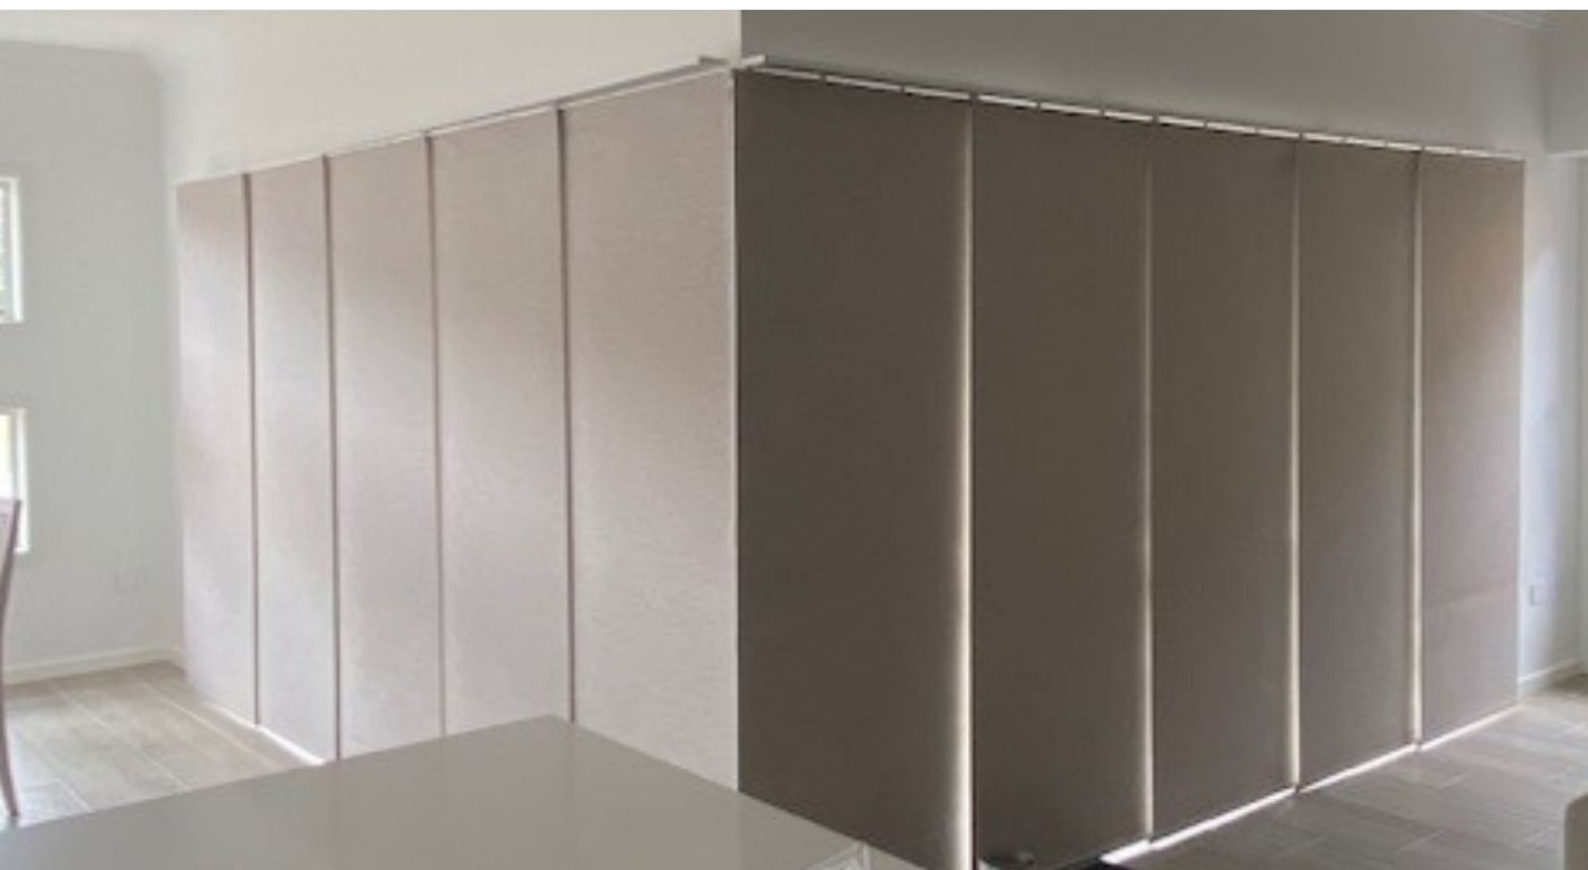

PANEL GLIDE BLINDS

- Modern furnishing option for sliding doors and large glassed areas
- Available in many beautiful blockout, sheer or light filtering fabrics
- Wide panels slide across overlapping each other when blind is open
- Panels are mounted on a slim multi-channel track and slide across using a wand